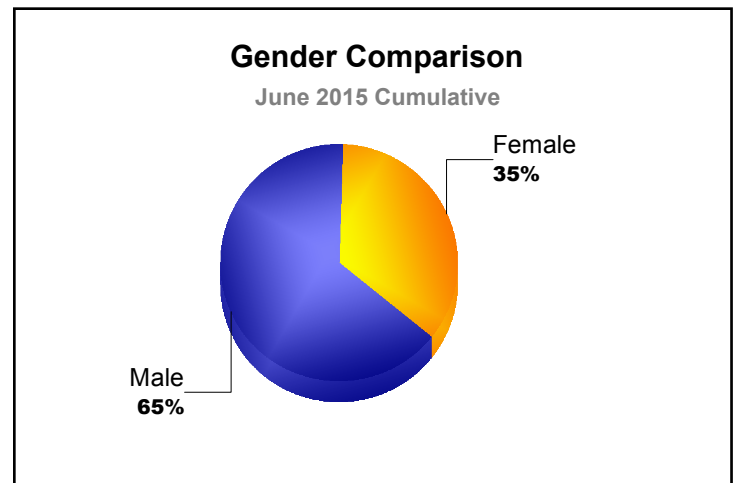

Year	New Clubs	Dropped Clubs	Gain/ Loss Clubs	New Members	Charter Members	Reinstate Members	Transfer Members	Total Member Added	Total Members Dropped	Gain/ Loss Members
2010-2011	1	-1	0	88	25	14	9	136	-141	-5
2011-2012	0	-3	-3	78	0	15	5	98	-173	-75
2012-2013	0	-2	-2	110	0	5	7	122	-146	-24
2013-2014	0	0	0	62	0	11	13	86	-161	-75
2014-2015	0	-2	-2	96	1	14	25	136	-106	30
Average	0	-2	-1	87	5	12	12	116	-145	-30