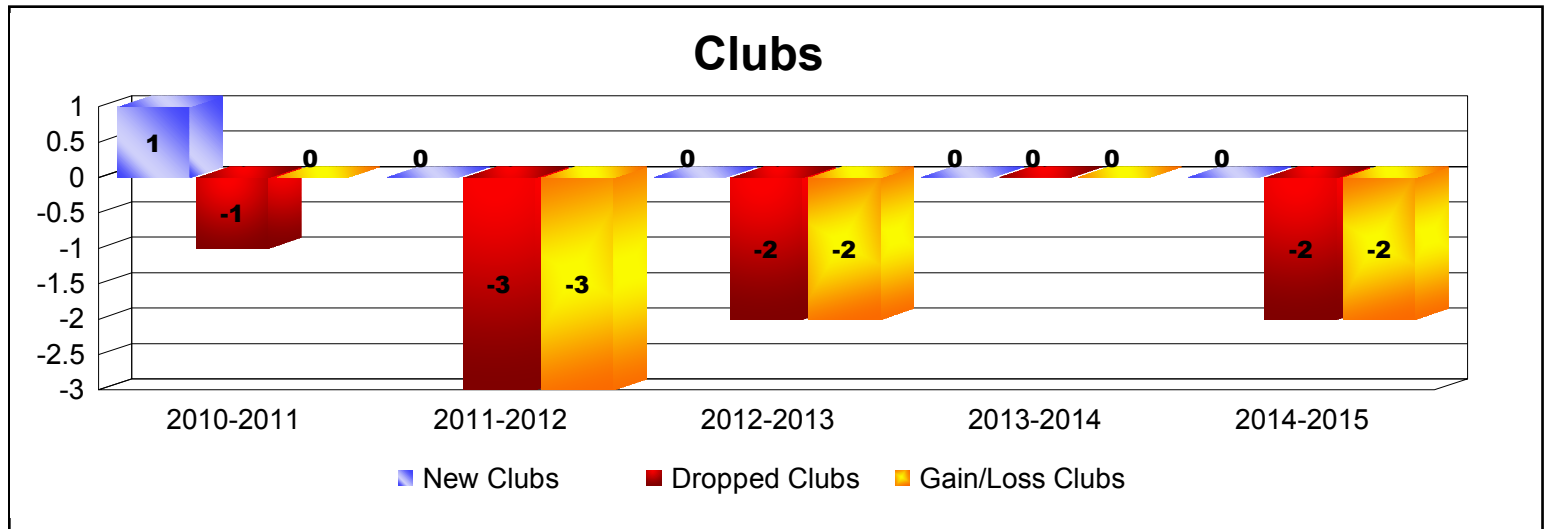

Year	New Clubs	Dropped Clubs	Gain/ Loss Clubs	New Members	Charter Members	Reinstate Members	Transfer Members	Total Member Added	Total Members Dropped	Gain/ Loss Members
2010-2011	1	-1	0	88	25	14	9	136	-141	-5
2011-2012	0	-3	-3	78	0	15	5	98	-173	-75
2012-2013	0	-2	-2	110	0	5	7	122	-146	-24
2013-2014	0	0	0	62	0	11	13	86	-161	-75
2014-2015	0	-2	-2	96	1	14	25	136	-106	30
Average	0	-2	-1	87	5	12	12	116	-145	-30

Year	New Clubs	Dropped Clubs	Gain/ Loss Clubs	New Members	Charter Members	Reinstate Members	Transfer Members	Total Member Added	Total Members Dropped	Gain/ Loss Members
2010-2011	0	0	0	13	0	5	9	27	-41	-14
2011-2012	0	-1	-1	18	0	0	0	18	-27	-9
2012-2013	0	0	0	58	0	1	2	61	-32	29
2013-2014	0	0	0	11	0	1	0	12	-33	-21
2014-2015	0	0	0	27	0	0	1	28	-17	11
Average	0	0	0	25	0	1	2	29	-30	-1