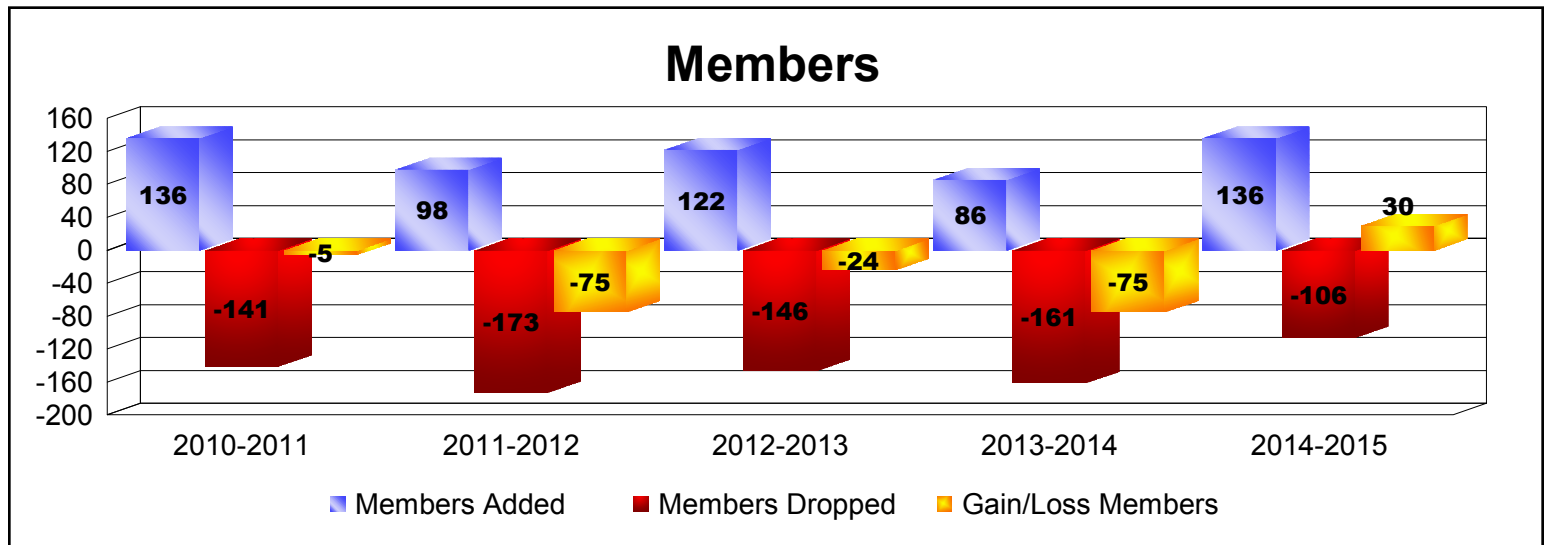

Year	New Clubs	Dropped Clubs	Gain/ Loss Clubs	New Members	Charter Members	Reinstate Members	Transfer Members	Total Member Added	Total Members Dropped	Gain/ Loss Members
2010-2011	1	-1	0	88	25	14	9	136	-141	-5
2011-2012	0	-3	-3	78	0	15	5	98	-173	-75
2012-2013	0	-2	-2	110	0	5	7	122	-146	-24
2013-2014	0	0	0	62	0	11	13	86	-161	-75
2014-2015	0	-2	-2	96	1	14	25	136	-106	30
Average	0	-2	-1	87	5	12	12	116	-145	-30

Year	New Clubs	Dropped Clubs	Gain/ Loss Clubs	New Members	Charter Members	Reinstate Members	Transfer Members	Total Member Added	Total Members Dropped	Gain/ Loss Members
2010-2011	0	0	0	13	0	5	9	27	-41	-14
2011-2012	0	-1	-1	18	0	0	0	18	-27	-9
2012-2013	0	0	0	58	0	1	2	61	-32	29
2013-2014	0	0	0	11	0	1	0	12	-33	-21
2014-2015	0	0	0	27	0	0	1	28	-17	11
Average	0	0	0	25	0	1	2	29	-30	-1