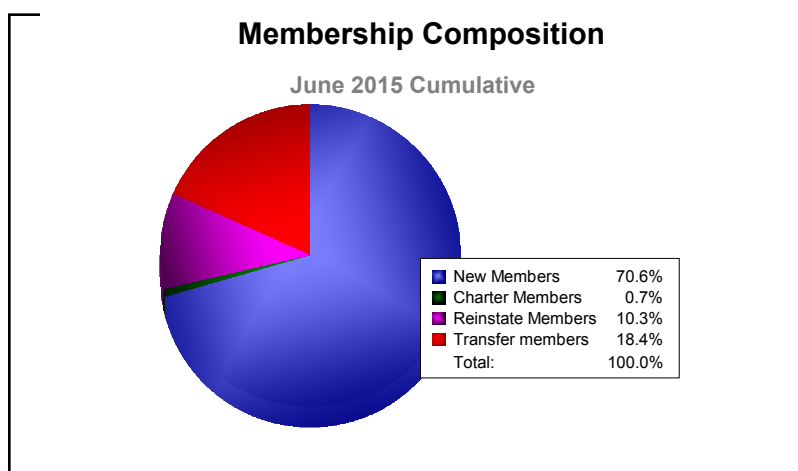

Year	New Clubs	Dropped Clubs	Gain/ Loss Clubs	New Members	Charter Members	Reinstate Members	Transfer Members	Total Member Added	Total Members Dropped	Gain/ Loss Members
2010-2011	1	-1	0	88	25	14	9	136	-141	-5
2011-2012	0	-3	-3	78	0	15	5	98	-173	-75
2012-2013	0	-2	-2	110	0	5	7	122	-146	-24
2013-2014	0	0	0	62	0	11	13	86	-161	-75
2014-2015	0	-2	-2	96	1	14	25	136	-106	30
Average	0	-2	-1	87	5	12	12	116	-145	-30

Year	New Clubs	Dropped Clubs	Gain/ Loss Clubs	New Members	Charter Members	Reinstate Members	Transfer Members	Total Member Added	Total Members Dropped	Gain/ Loss Members
2010-2011	0	0	0	13	0	5	9	27	-41	-14
2011-2012	0	-1	-1	18	0	0	0	18	-27	-9
2012-2013	0	0	0	58	0	1	2	61	-32	29
2013-2014	0	0	0	11	0	1	0	12	-33	-21
2014-2015	0	0	0	27	0	0	1	28	-17	11
Average	0	0	0	25	0	1	2	29	-30	-1